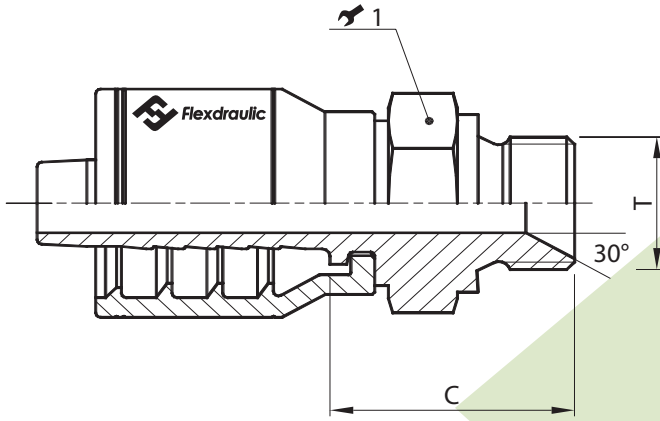

# BSPP (British Standard Pipe Parallel)

## BSPP Male Rigid

| Part #  | Hose I.D. |      | BSPP Thread (T) | Cutoff (C) | Wrench  |                   |
|---------|-----------|------|-----------------|------------|---------|-------------------|
|         | Inch      | Size |                 |            | Inch    | 1 (Inch) ↻ 1 (mm) |
| A04-P52 | ¼"        | -04  | ⅛" - 28         | 0.87"      | 9/16"   | 14                |
| A04-P54 | ¼"        | -04  | ¼" - 19         | 1.04"      | ¾"      | 19                |
| A04-P56 | ¼"        | -04  | ⅜" - 19         | 1.10"      | 7/8"    | 22                |
| A06-P54 | ⅜"        | -06  | ¼" - 19         | 0.98"      | ¾"      | 19                |
| A06-P56 | ⅜"        | -06  | ⅜" - 19         | 1.12"      | 7/8"    | 22                |
| A06-P58 | ⅜"        | -06  | ½" - 14         | 1.32"      | 1 1/16" | 27                |
| A08-P56 | ½"        | -08  | ⅜" - 19         | 1.10"      | 7/8"    | 22                |
| A08-P58 | ½"        | -08  | ½" - 14         | 1.34"      | 1 1/16" | 27                |
| A08-P60 | ½"        | -08  | 5/8" - 14       | 1.32"      | 1 1/16" | 27                |
| A08-P62 | ½"        | -08  | ¾" - 14         | 1.42"      | 1 ¼"    | 32                |
| A10-P60 | 5/8"      | -10  | 5/8" - 14       | 1.32"      | 1 3/16" | 30                |
| A10-P62 | 5/8"      | -10  | ¾" - 14         | 1.42"      | 1 ¼"    | 32                |
| A12-P62 | ¾"        | -12  | ¾" - 14         | 1.56"      | 1 ¼"    | 32                |
| A12-P66 | ¾"        | -12  | 1" - 11         | 1.59"      | 1 5/8"  | 41                |
| A16-P66 | 1"        | -16  | 1" - 11         | 1.63"      | 1 5/8"  | 41                |